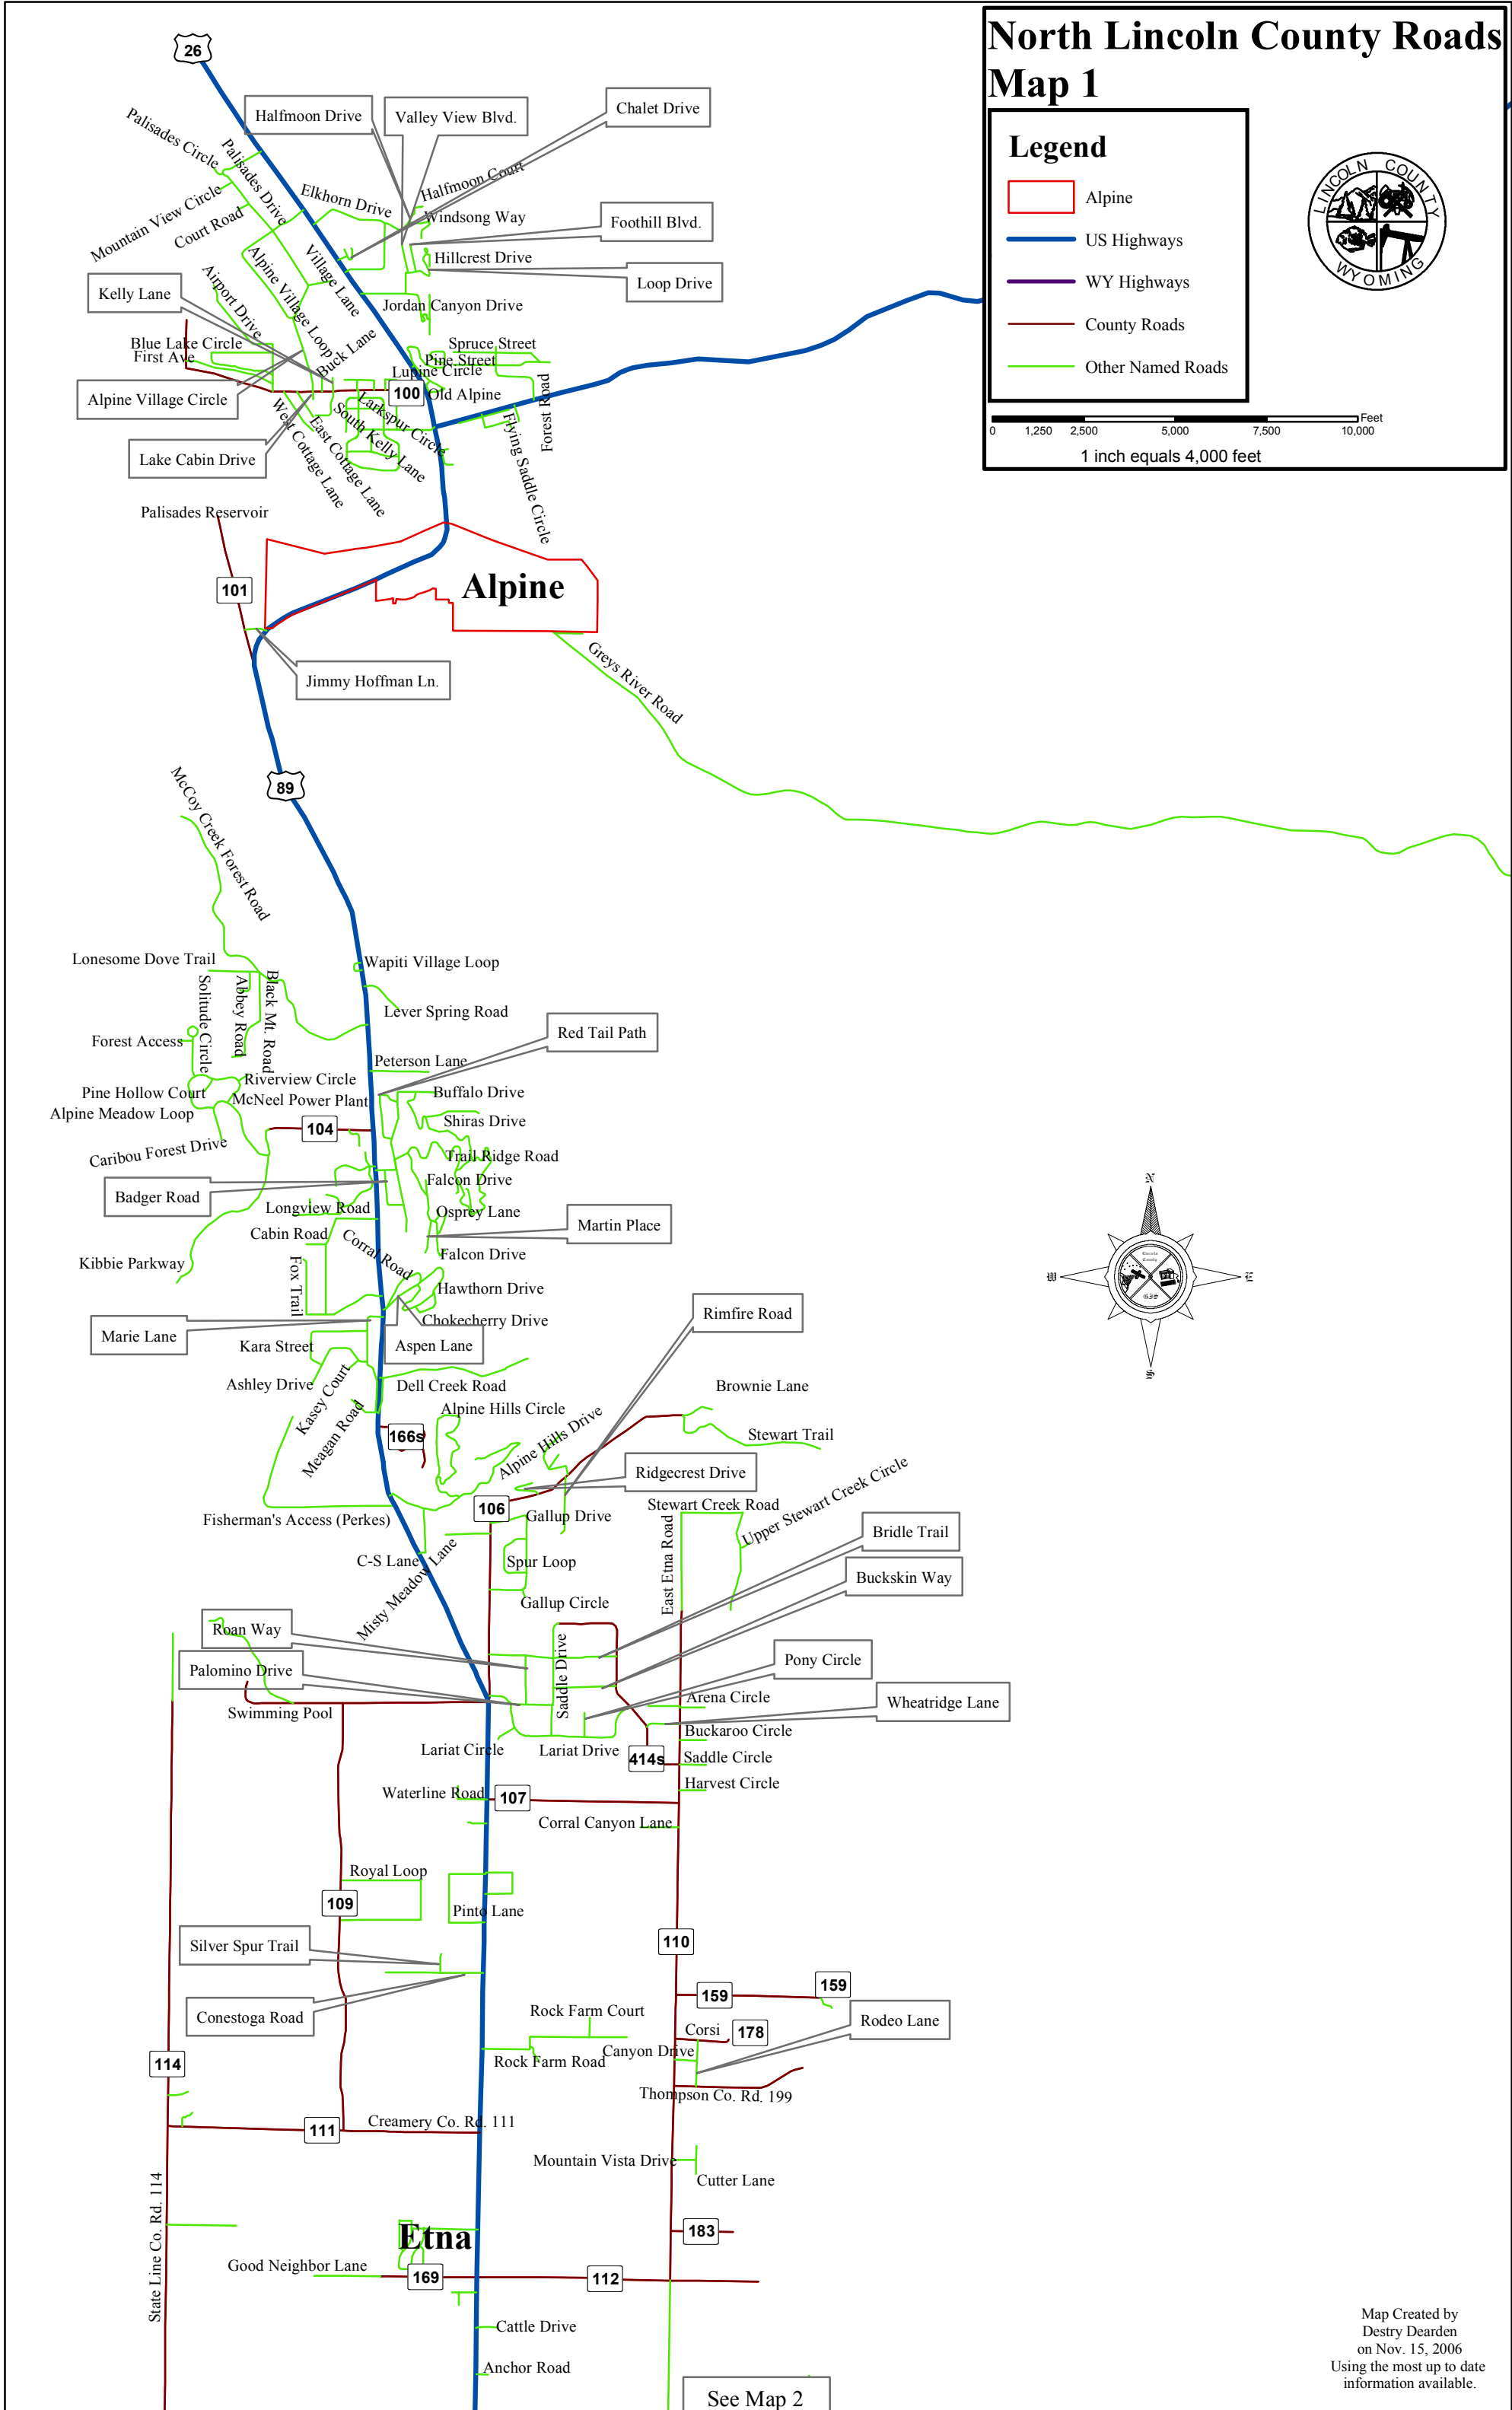

# North Lincoln County Roads Map 1

**Legend**

- Alpine
- US Highways
- WY Highways
- County Roads
- Other Named Roads

Map Created by  
Destry Dearden  
on Nov. 15, 2006  
Using the most up to date  
information available.