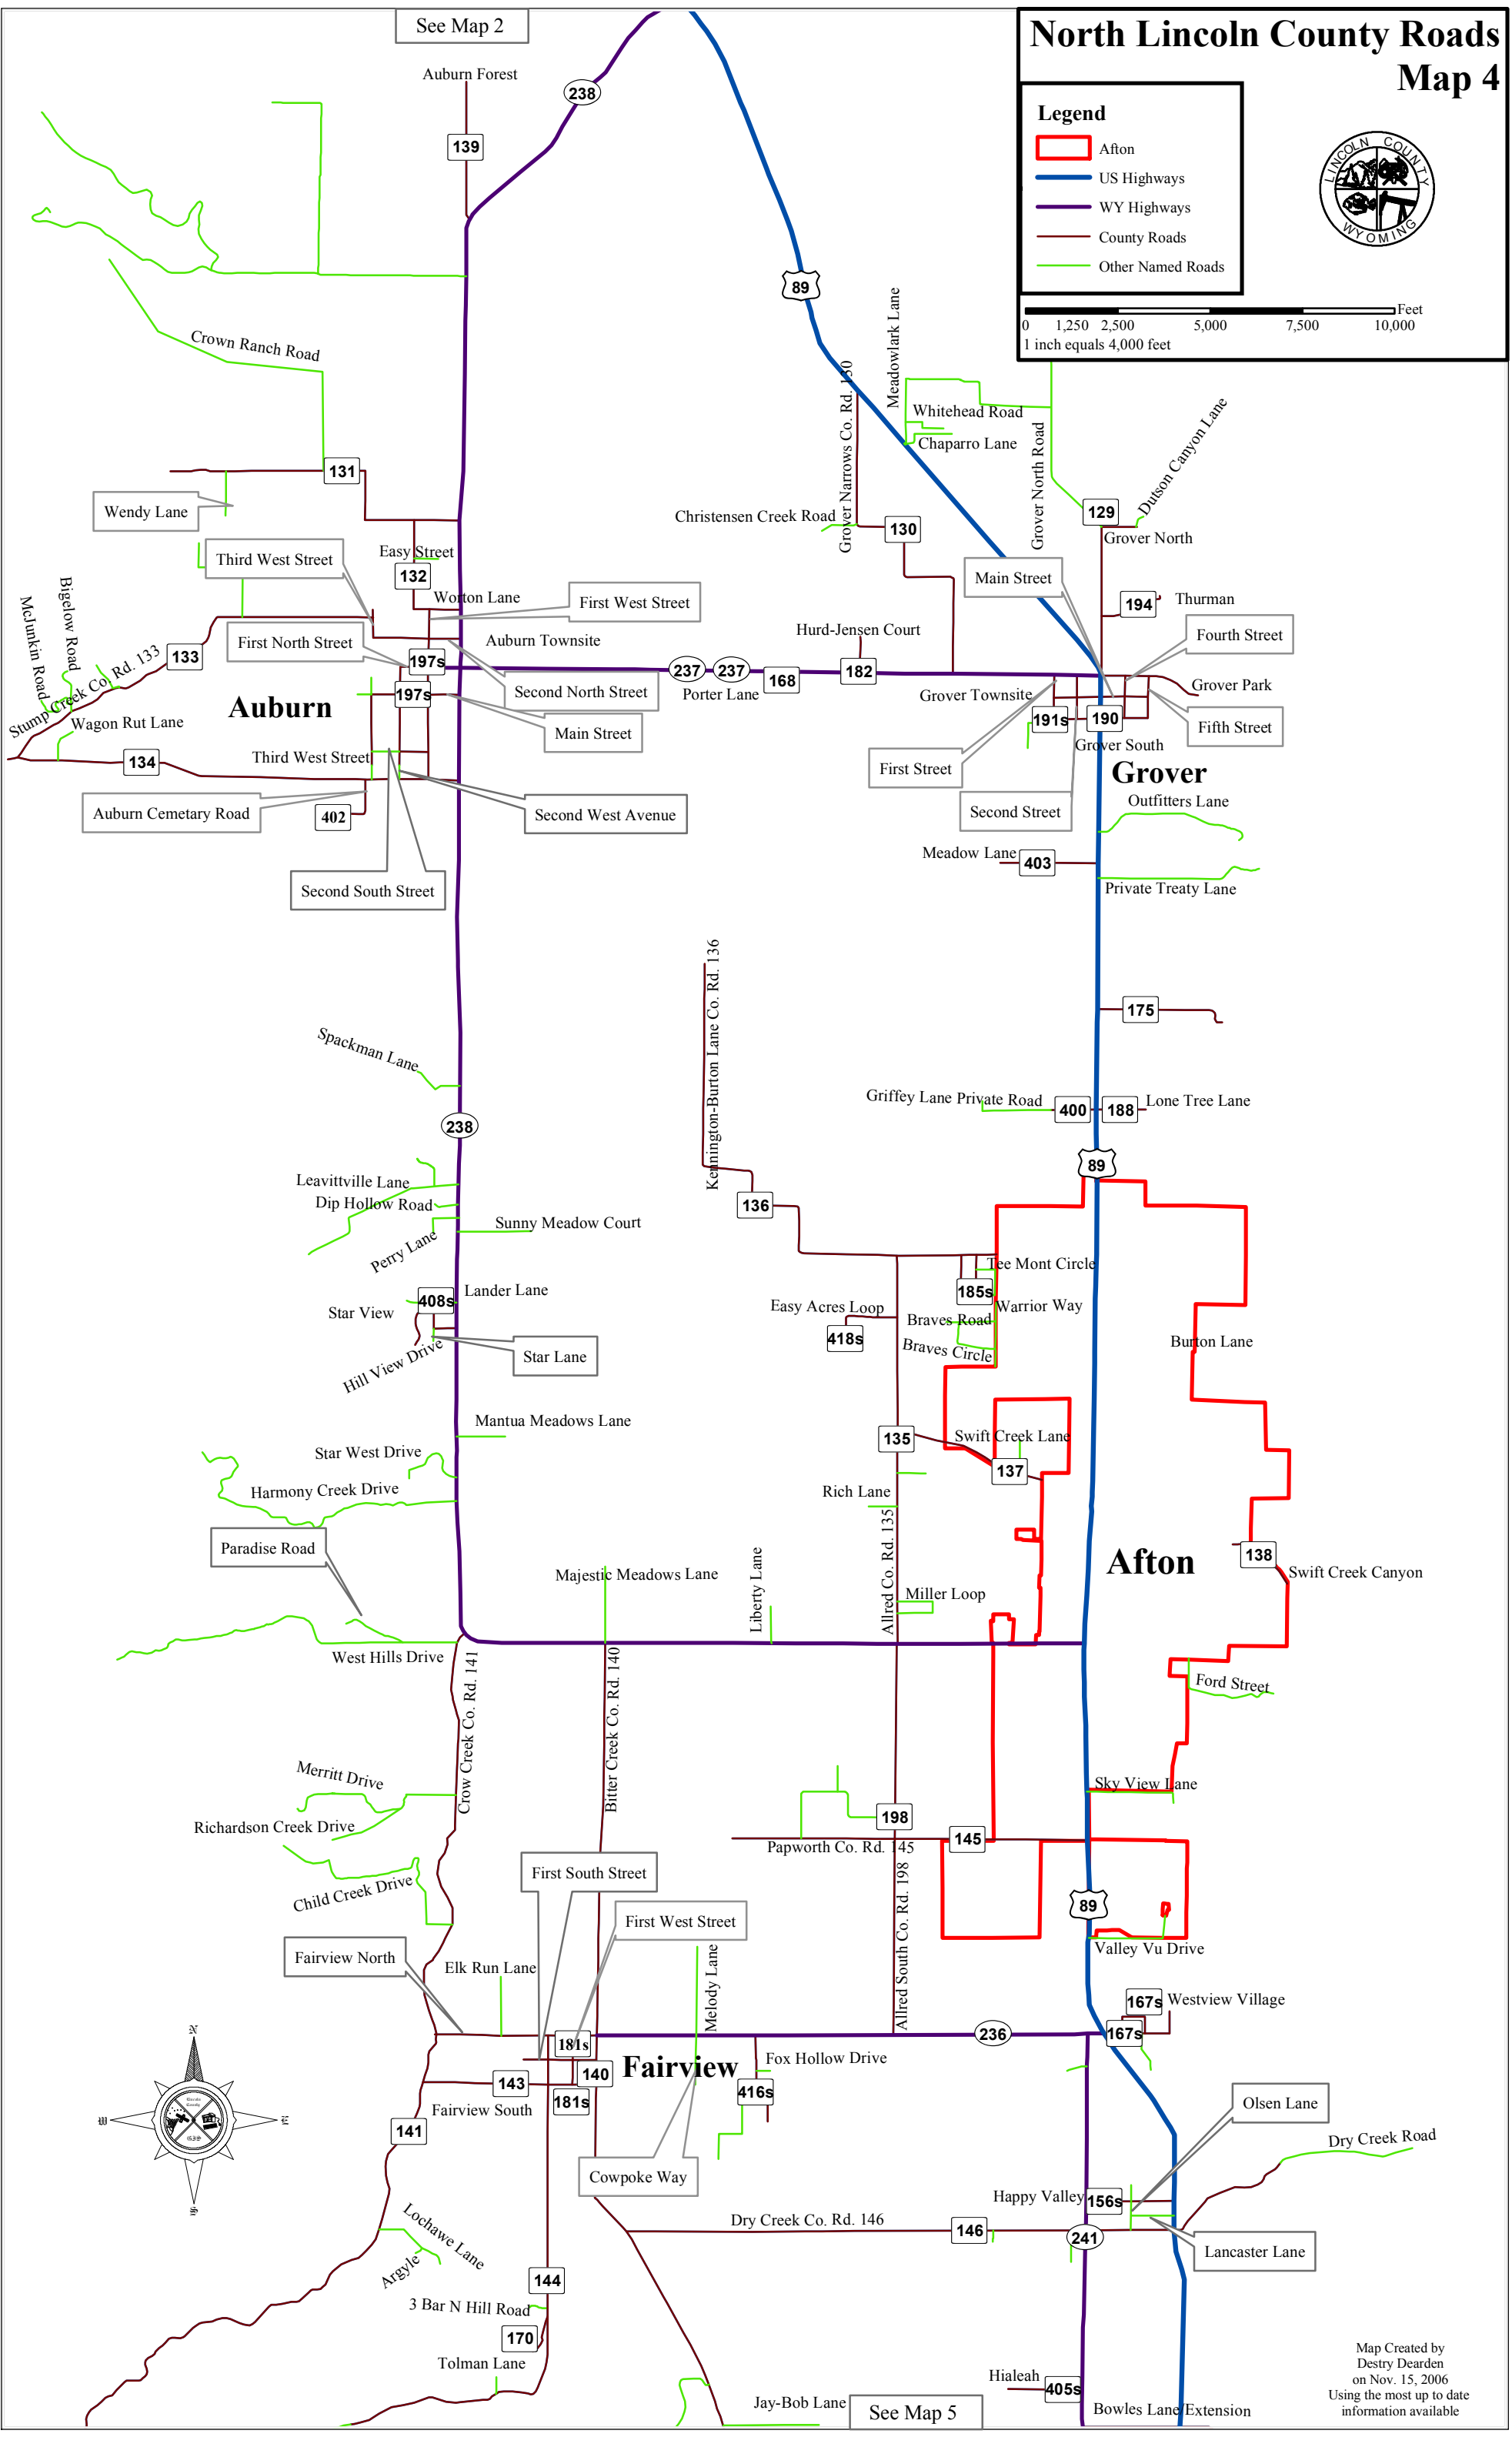

North Lincoln County Roads Map 4

Legend

- Afton
- US Highways
- WY Highways
- County Roads
- Other Named Roads

Map Created by
Destry Dearden
on Nov. 15, 2006
Using the most up to date
information available